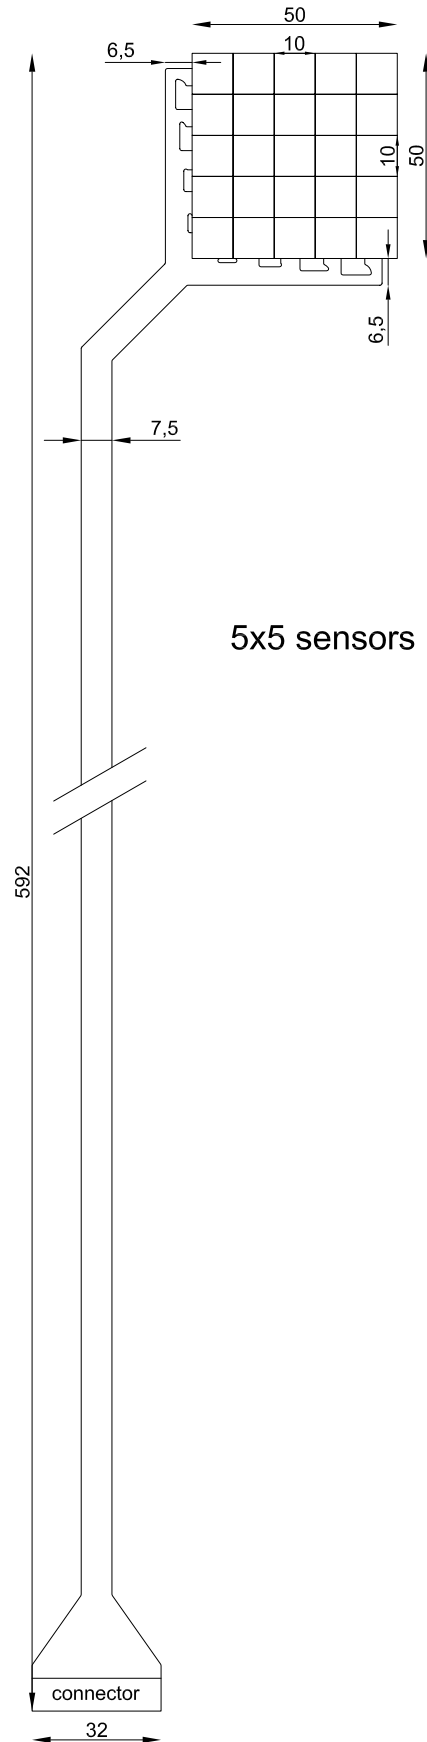

Elastisens ES-25-50-10

novelgmbh

Ismaningerstr.51
81675 München
Germany

Product ID

Elastisens ES-25-50-10

Product No

S2053

Author

AC

All dimensions in mm

Design (date)

15.12.2004

File & Block

c:\Daten\d\Cad\Drawing\www\
elastisens es-25-50-10.dwg