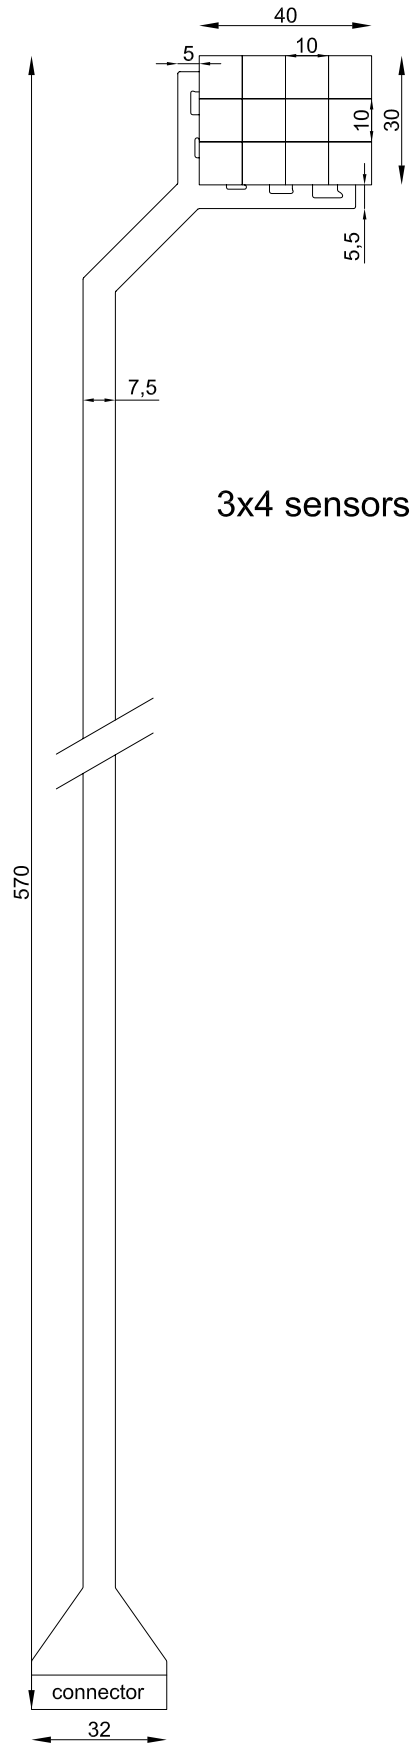

# Elastisens ES-12-40/30-10

**novel***gmbh*

Ismaningerstr.51  
81675 München  
Germany

Product ID

Elastisens ES-12-40/30-10

Product No

S2057

Author

AC

All dimensions in mm

Design (date)

15.12.2004

File & Block

c:\Daten\l\Cad\Drawing\www\  
elastisens es-12-4030-10.dwg