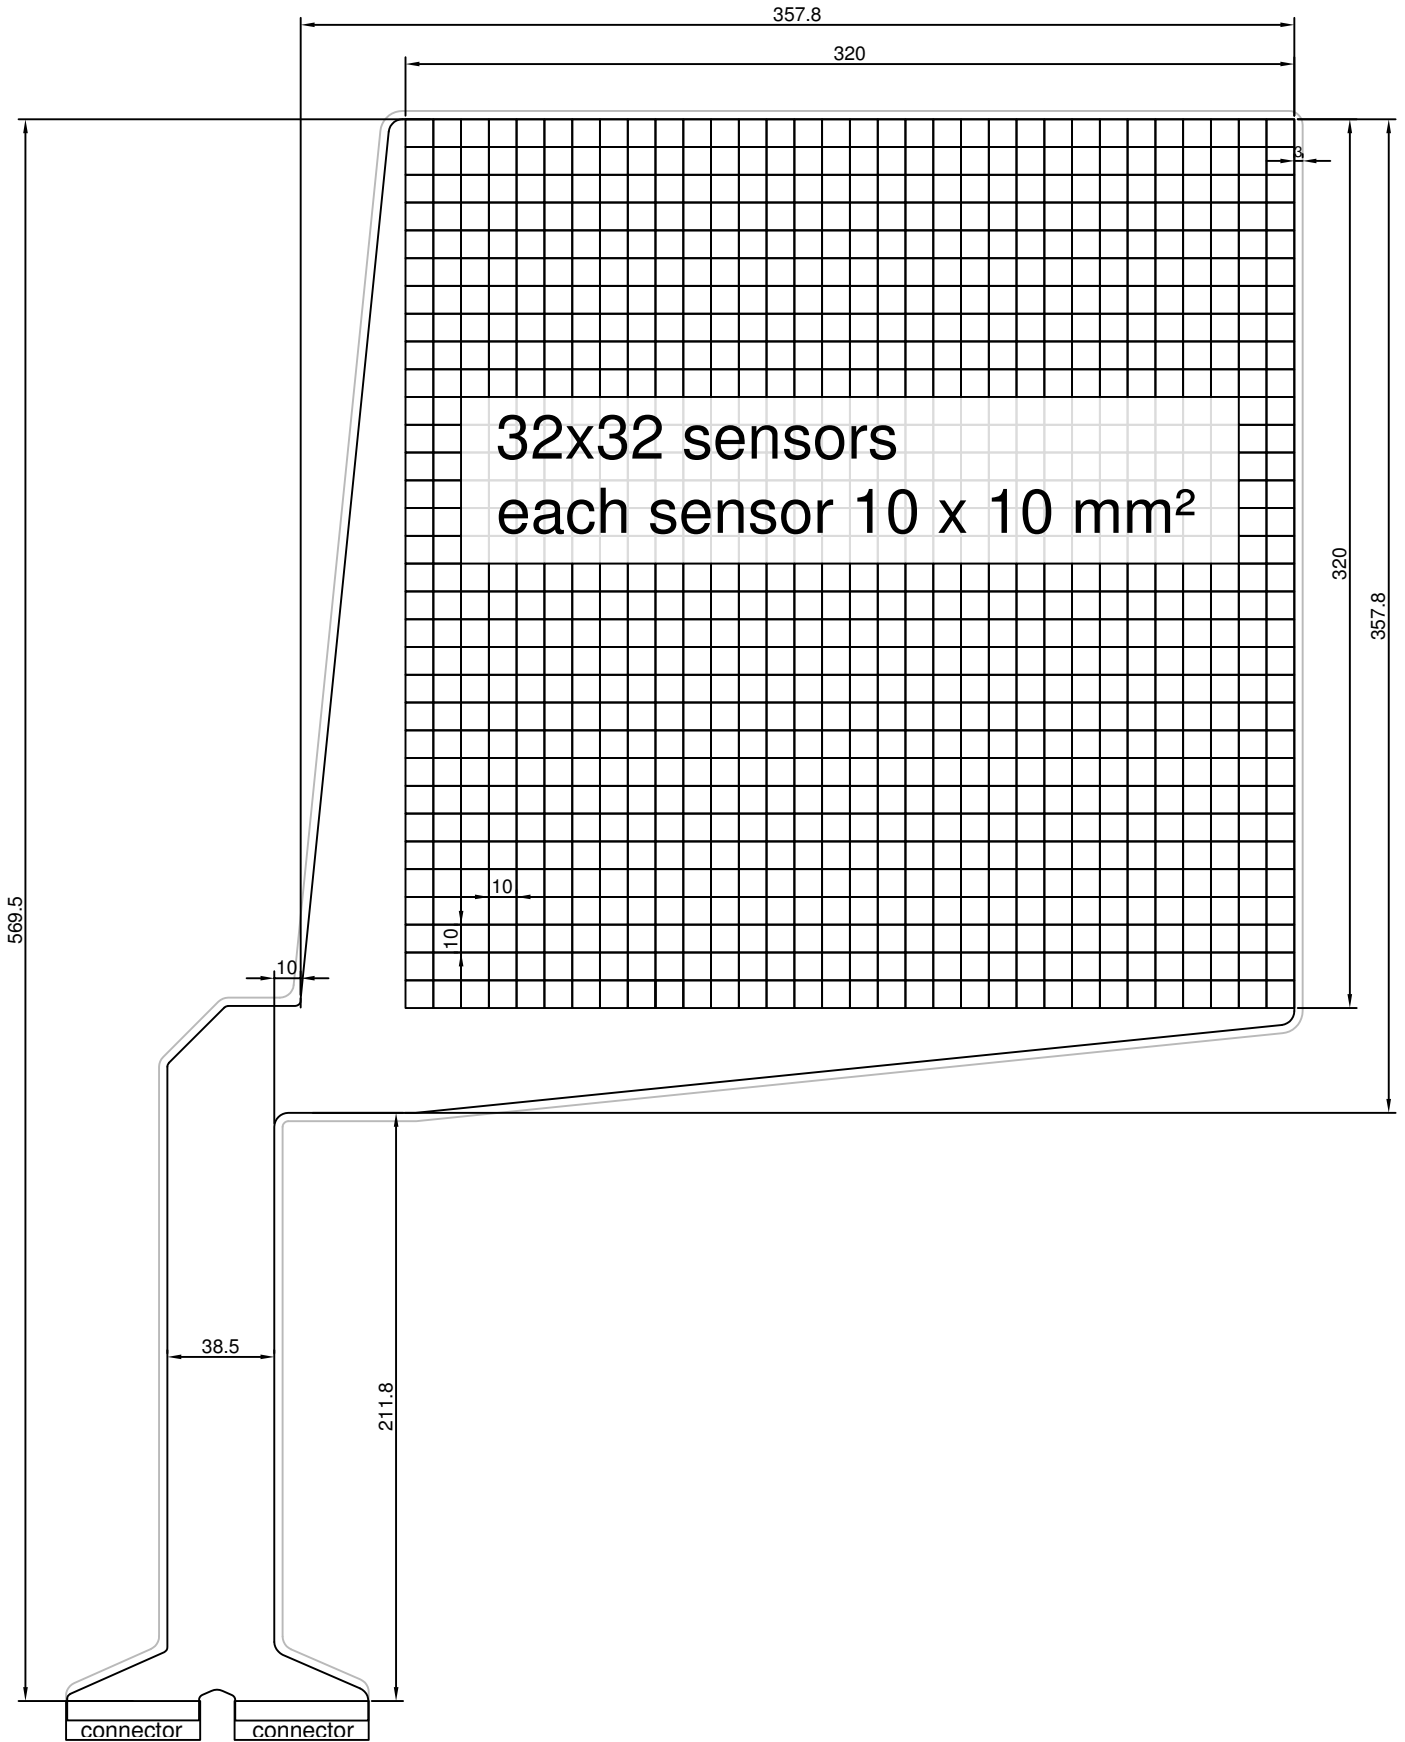

# S2065

**novel** gmbh  
Ismaninger Str. 51  
81675 München

Product ID S2065	Product Name ES-1024-320-10	 coating  sensor
Number of Sensors 1024 (32x32)	Resolution 1 Sensor / cm <sup>2</sup>	All dimensions in mm
Author MD	Design (date) 25.11.2010	File & Block s:\novel\novel_sensors\Standard Sensoren\schematic_drawing\