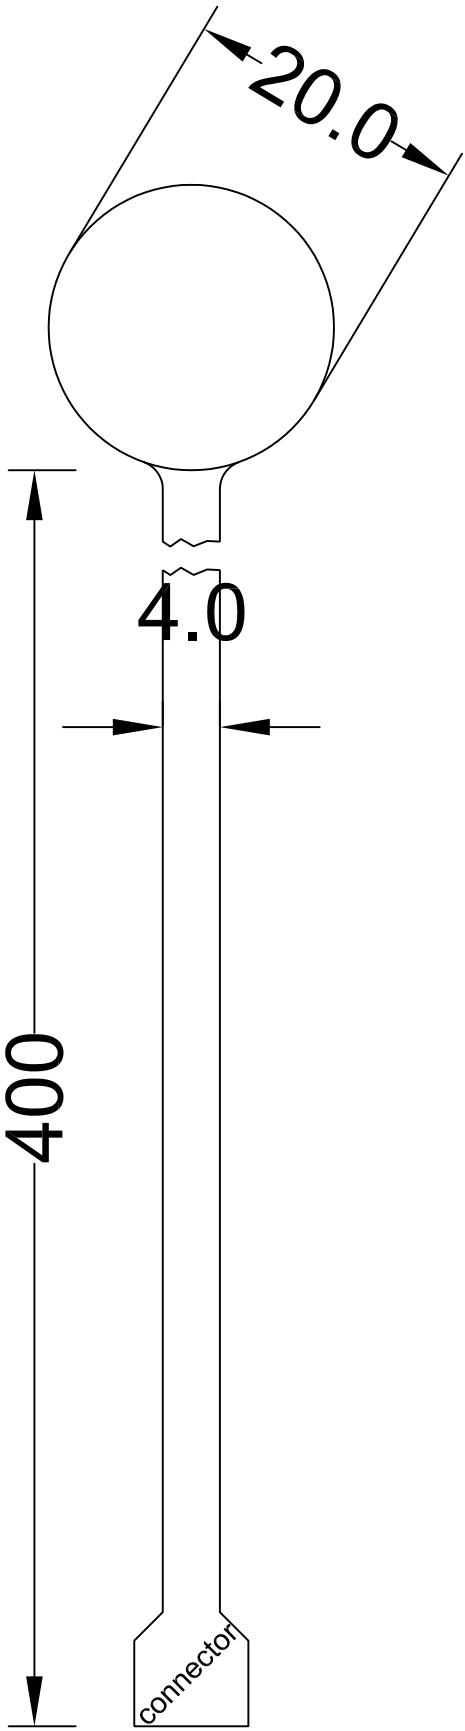

Single Sensor Ø 20

novel*gmbh*

Ismaningerstr.51
81675 München
Germany

Product ID	Single Sensor Ø 20	Product No	S2012
Author	AC	All dimensions in mm, without coating	
Design (date)	125.Oct.2002	File & Block	d:\Cad\drawing\www\Singl_Sensor_D20.dwg