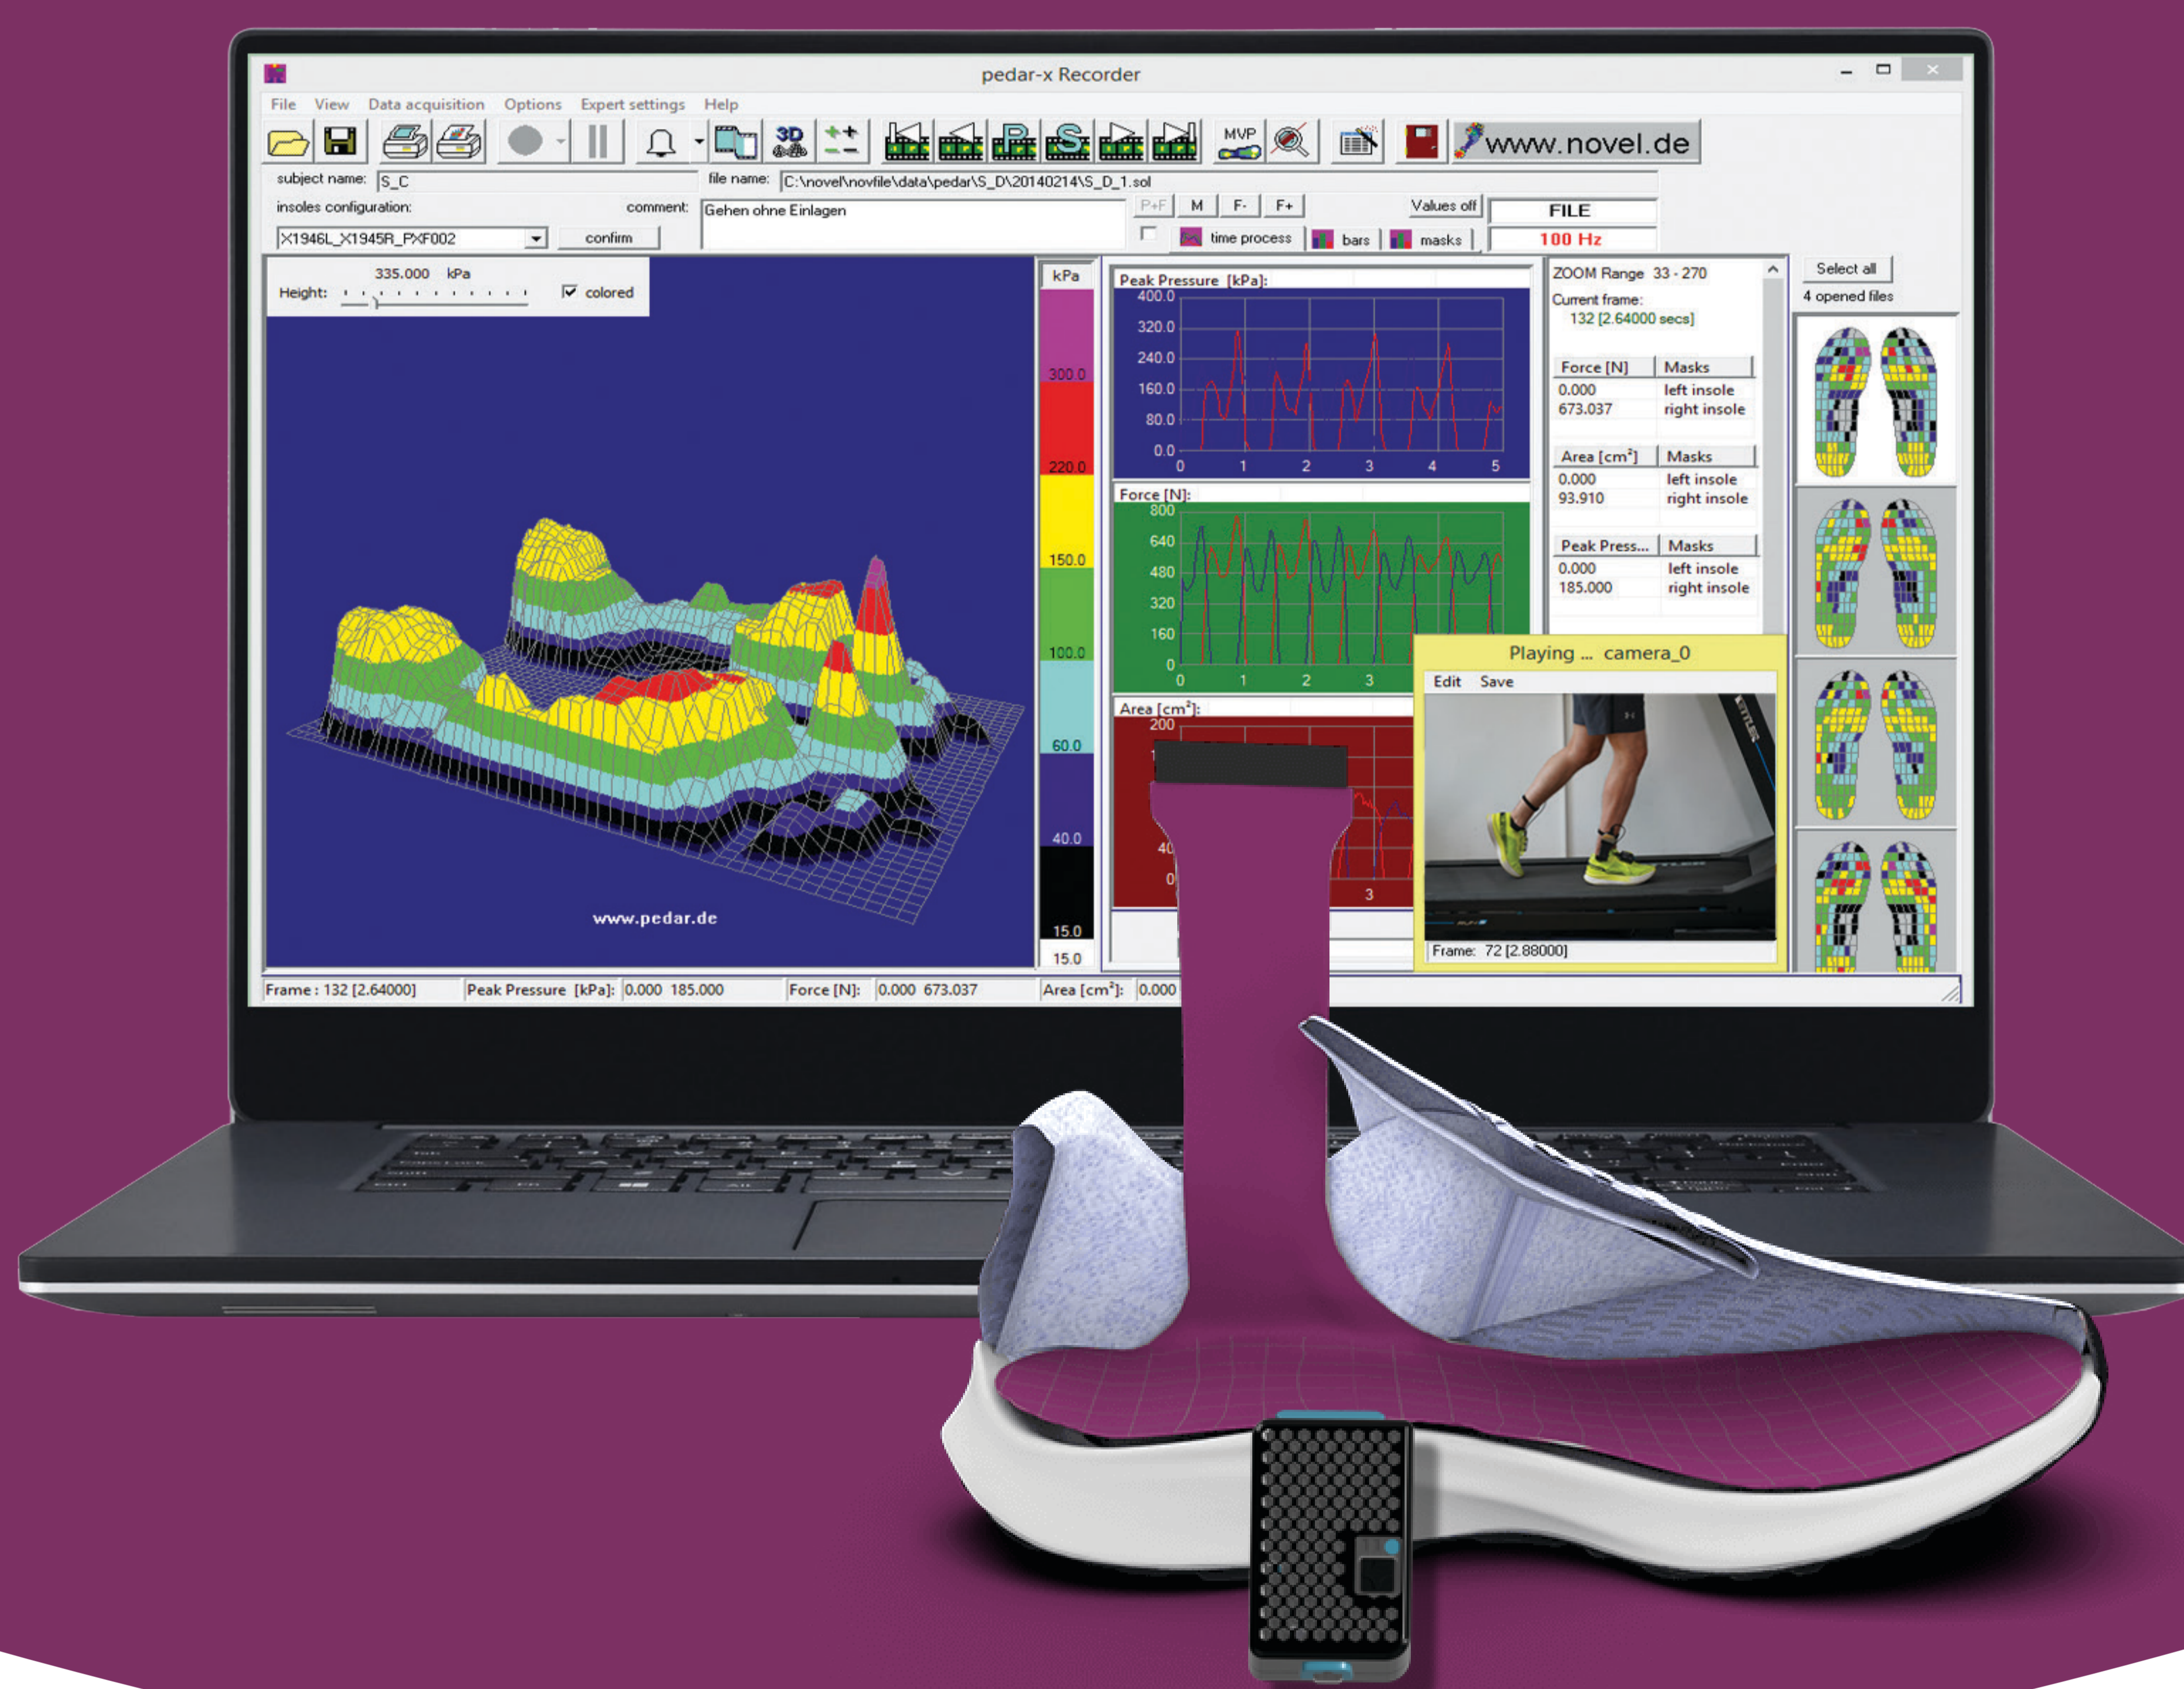

novel.de

pedar[®]

Accurate pressure measurement in footwear

pedar[®]

monitors the complexity of
load distribution in footwear
during movement

Scan for more information

www.novel.de